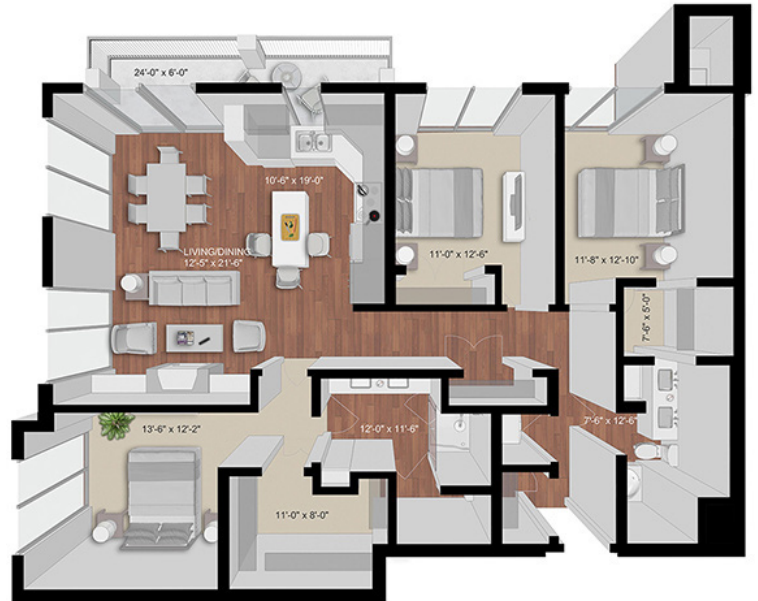

Bradley

Level 1-4

Beds: 3

Baths: 2

Total Interior Sq Ft: 1649

Total Livable Sq Ft: 1844

Leasing Office:

P: 952-800-9192