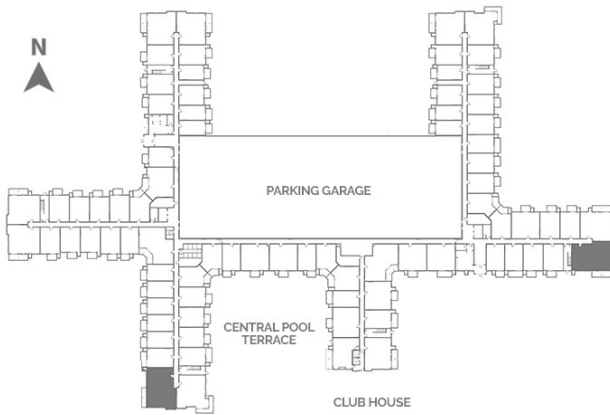

Bradley

Level 1-4

Beds: 3

Baths: 2

Total Interior Sq Ft: 1649

Total Livable Sq Ft: 1844

Leasing Office:

P: 952-800-9192