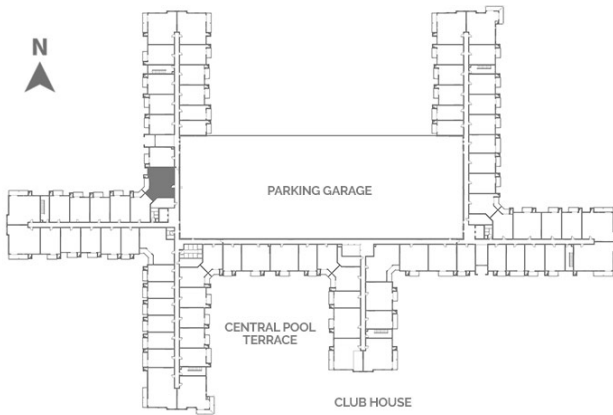

Belair

Level 1 - 4

Beds: 2

Baths: 2

Total Interior Sq Ft: 1233

Total Livable Sq Ft: 1402

Leasing Office:

P: 952-800-9192