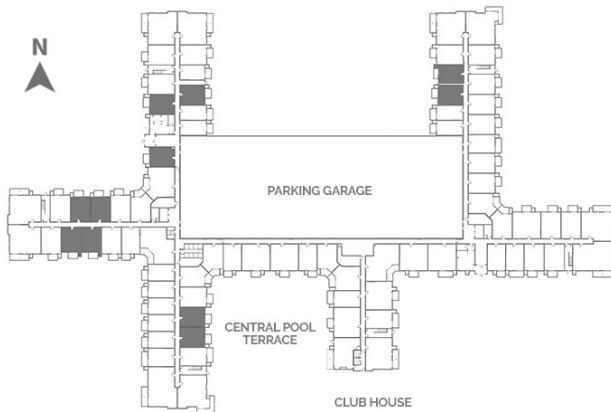

Buckland

Level 1 - 4

Beds: 1

Baths: 1

Total Interior Sq Ft: 750

Total Livable Sq Ft: 840

Leasing Office:

P: 952-800-9192