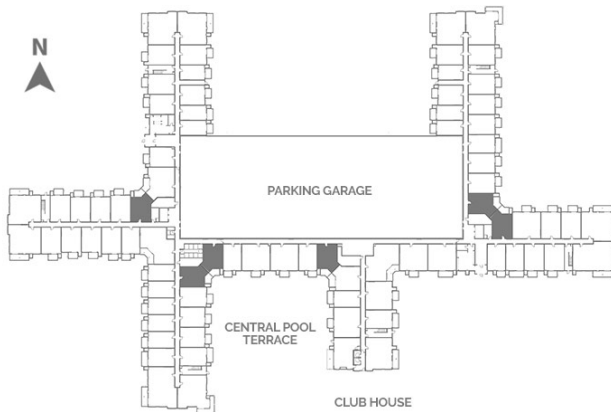

Claiborne

Level 1 - 4

Beds: 1

Baths: 1

Total Interior Sq Ft: 800

Total Livable Sq Ft: 876

Leasing Office:

P: 952-800-9192