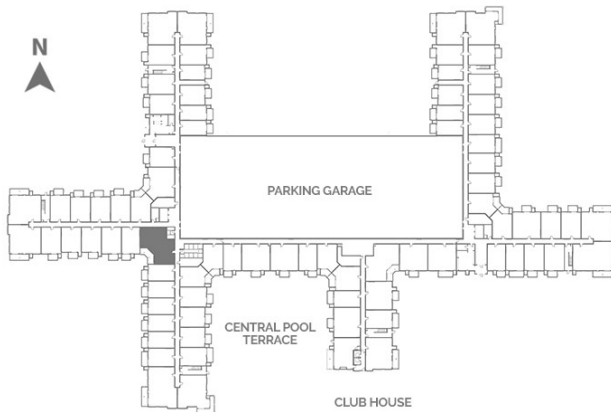

Darby

Level 1 - 4

Beds: 2

Baths: 2

Total Interior Sq Ft: 1459

Total Livable Sq Ft: 1582

Leasing Office:

P: 952-800-9192