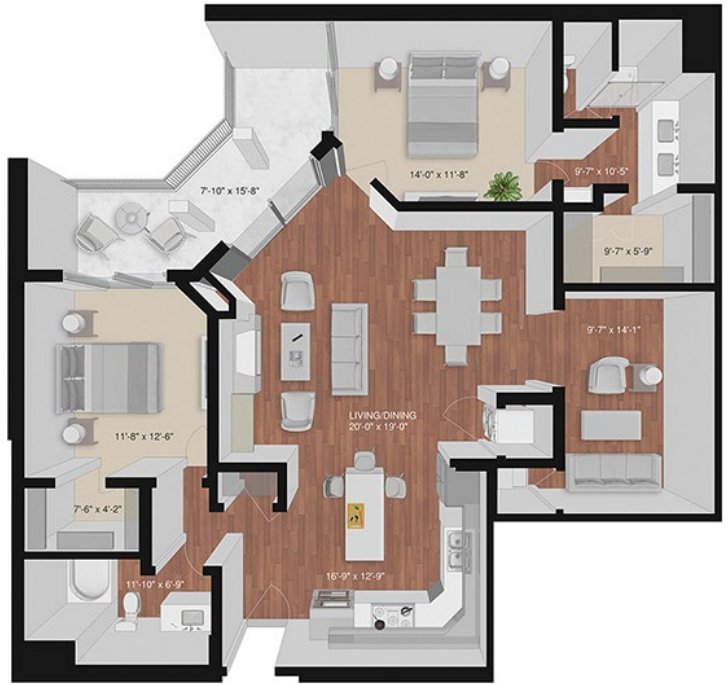

Darby

Level 1 - 4

Beds: 2

Baths: 2

Total Interior Sq Ft: 1459

Total Livable Sq Ft: 1582

Leasing Office:

P: 952-800-9192