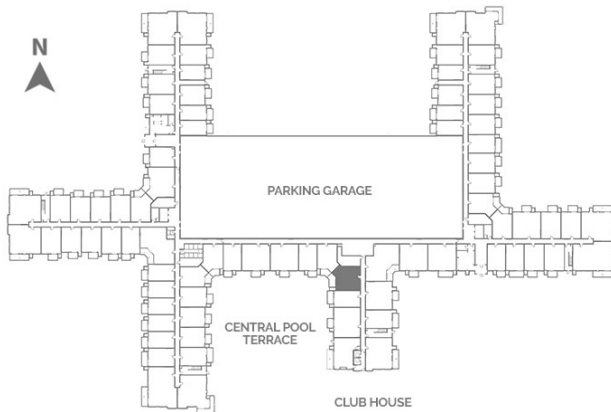

Foster

Level 1 - 4

Beds: 1

Baths: 1

Total Interior Sq Ft: 940

Total Livable Sq Ft: 1030

Leasing Office:

P: 952-800-9192