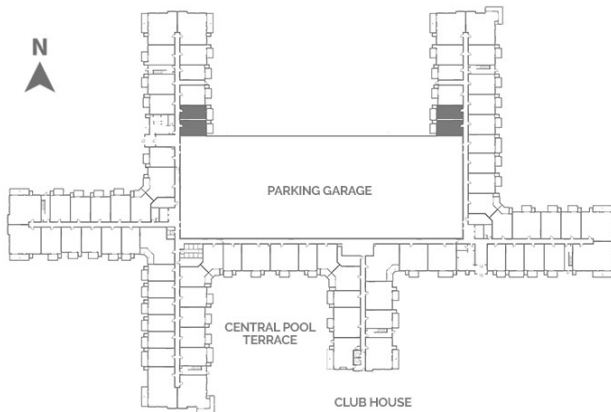

# Foxwoods

Level 1 - 4

Beds: Studio

Baths: 1

Total Interior Sq Ft: 604

Total Livable Sq Ft: 703