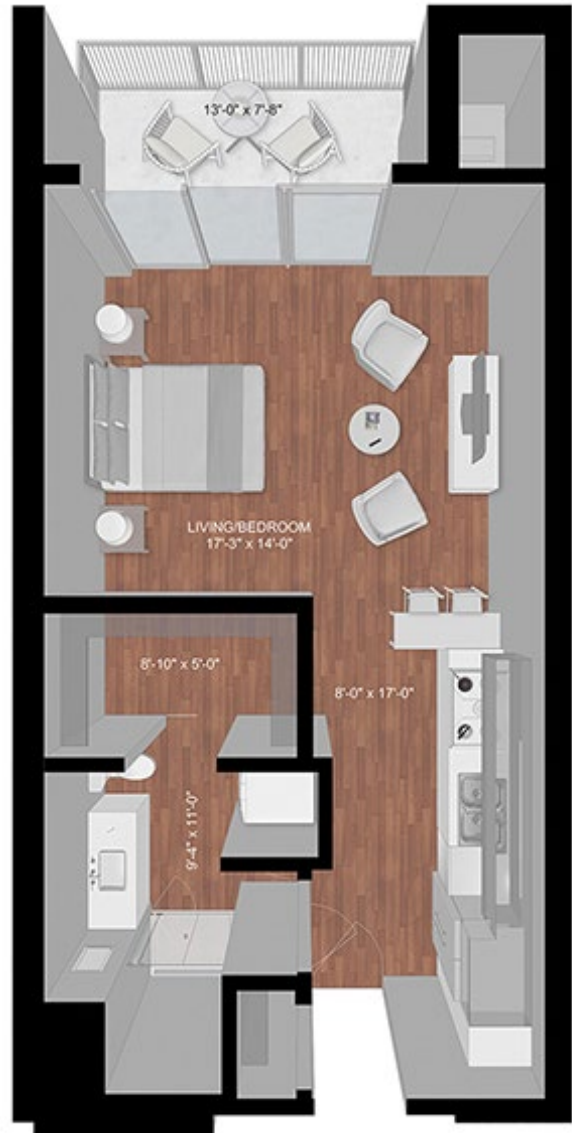

# Foxwoods

Level 1 - 4

Beds: Studio

Baths: 1

Total Interior Sq Ft: 604

Total Livable Sq Ft: 703