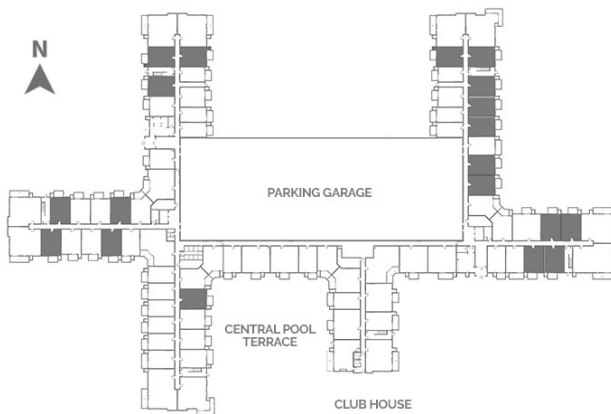

## Level 1 - 4

Beds: 1

Baths: 1

Total Interior Sq Ft: 798

Total Livable Sq Ft: 889