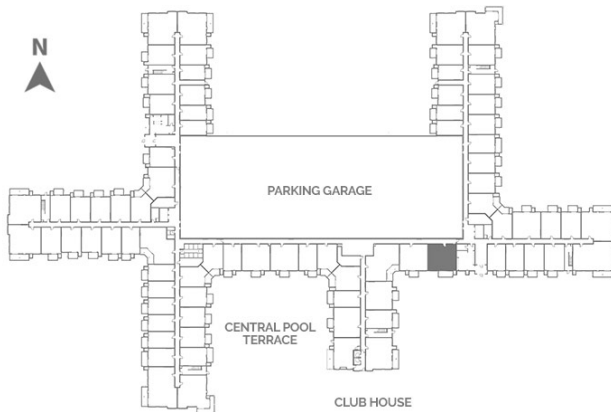

Greer

Level 1 - 4

Beds: 2

Baths: 2

Total Interior Sq Ft: 1122

Total Livable Sq Ft: 1326

Leasing Office:

P: 952-800-9192