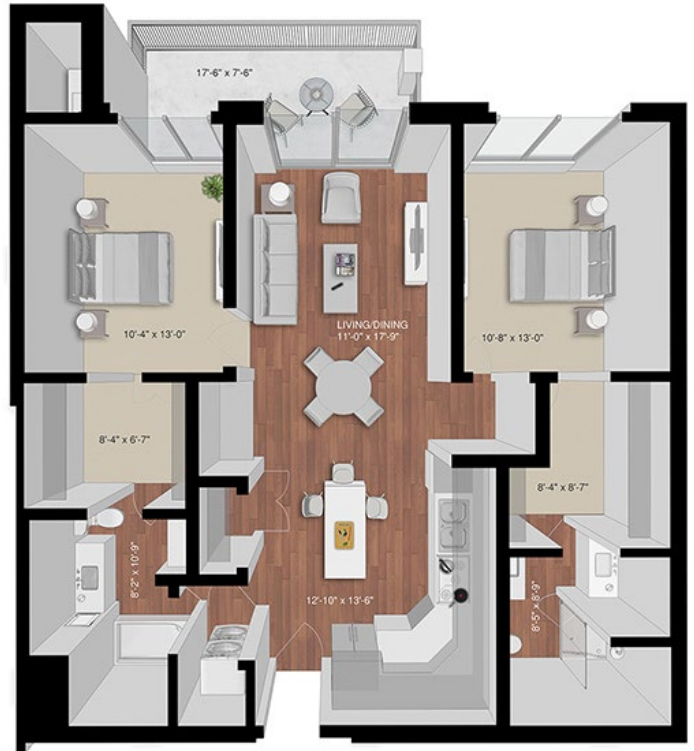

Greer

Level 1 - 4

Beds: 2

Baths: 2

Total Interior Sq Ft: 1122

Total Livable Sq Ft: 1326

Leasing Office:

P: 952-800-9192