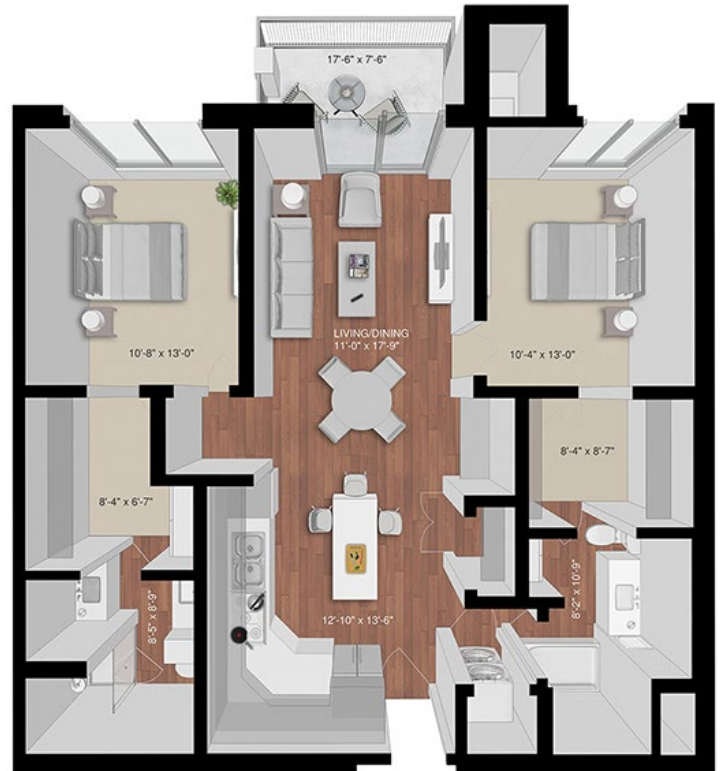

Harbor View

Level 1 - 4

Beds: 2

Baths: 2

Total Interior Sq Ft: 1122

Total Livable Sq Ft: 1212

Leasing Office:

P: 952-800-9192