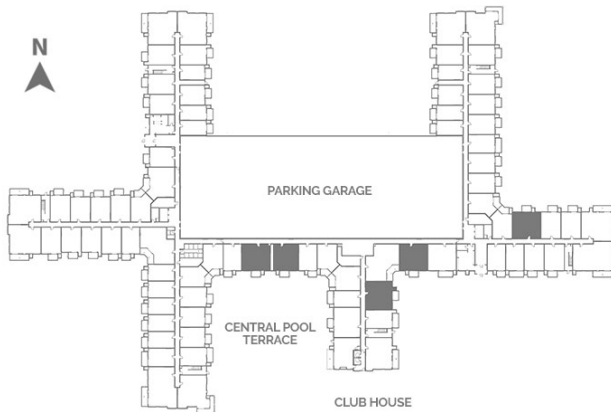

Harbor View

Level 1 - 4

Beds: 2

Baths: 2

Total Interior Sq Ft: 1122

Total Livable Sq Ft: 1212

Leasing Office:

P: 952-800-9192