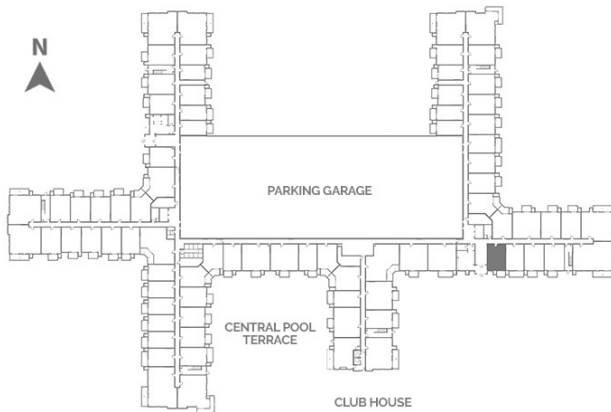

# Klein

Level 1 - 4

Beds: 1

Baths: 1

Total Interior Sq Ft: 733

Total Livable Sq Ft: 820