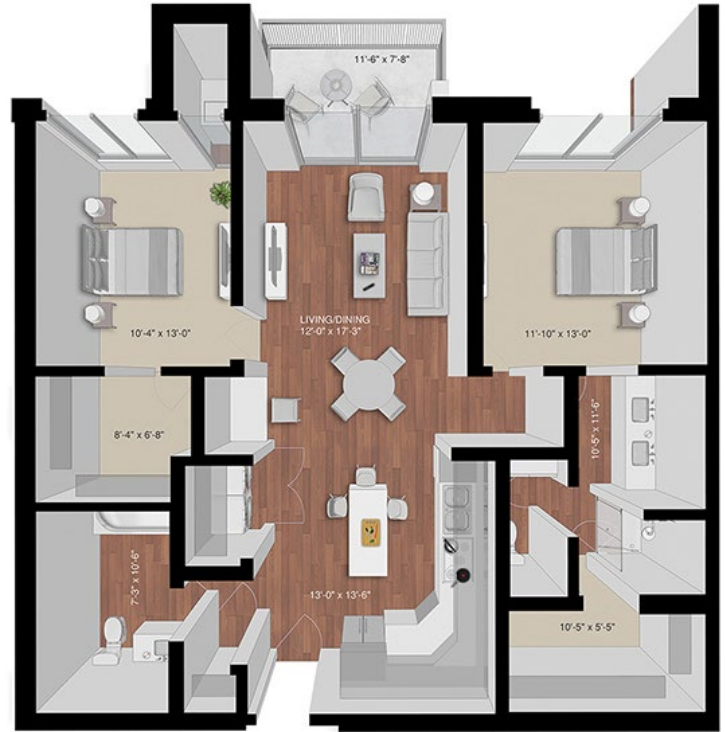

Lehmann

Level 1-3

Beds: 2

Baths: 2

Total Interior Sq Ft: 1187

Total Livable Sq Ft: 1278

Leasing Office:

P: 952-800-9192