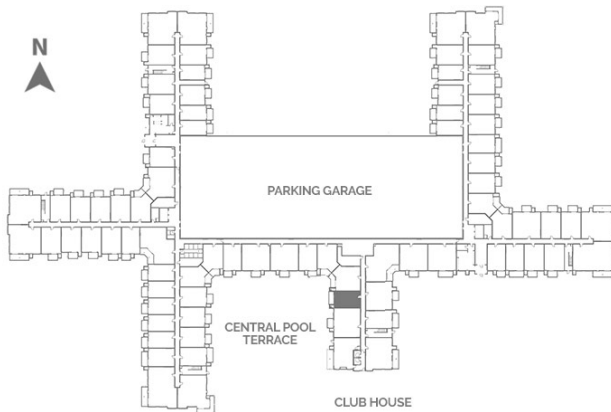

Lewis

Level 1 - 4

Beds: Alcove

Baths: 1

Total Interior Sq Ft: 668

Total Livable Sq Ft: 780

Leasing Office:

P: 952-800-9192