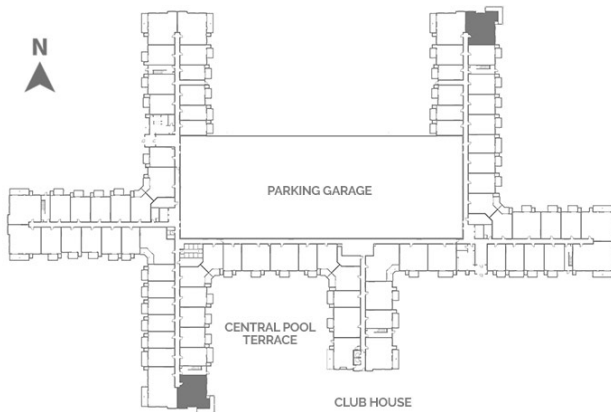

## Level 1-4

Beds: 2

Baths: 2

Total Interior Sq Ft: 1359

Total Livable Sq Ft: 1563