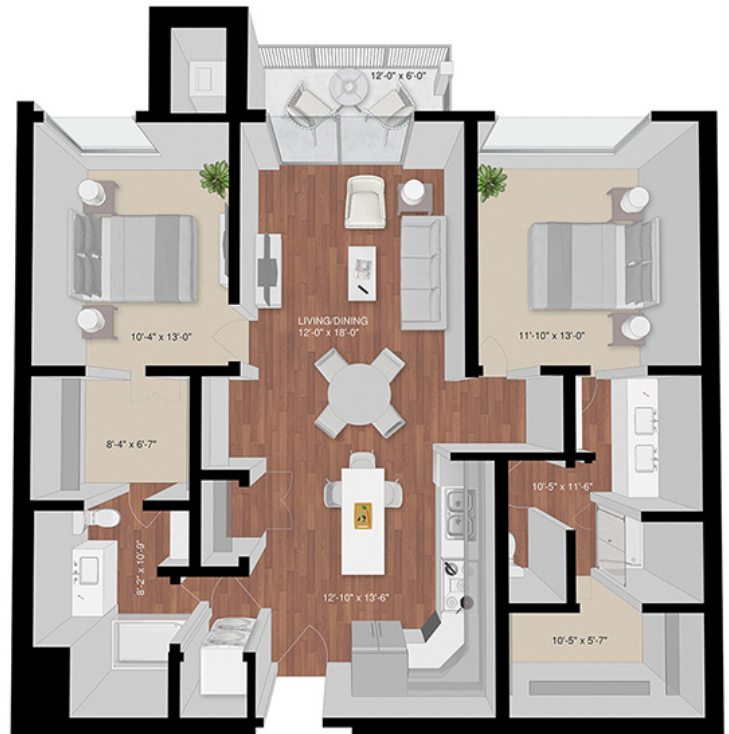

# Olin

**Level 4**

Beds: 2

Baths: 2

Total Interior Sq Ft: 1187

Total Livable Sq Ft: 1259

**Leasing Office:**

P: 952-800-9192