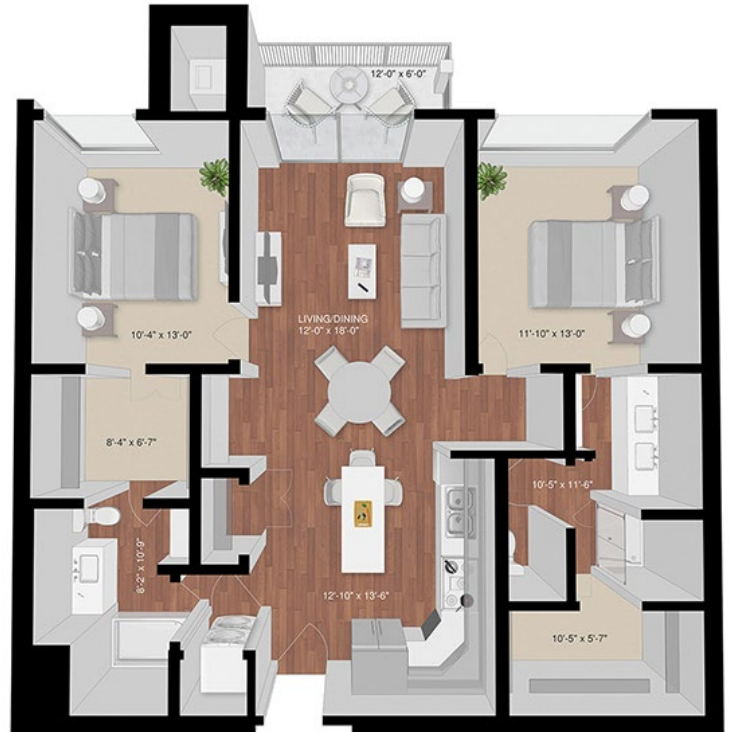

Olin

Level 4

Beds: 2

Baths: 2

Total Interior Sq Ft: 1187

Total Livable Sq Ft: 1259

Leasing Office:

P: 952-800-9192