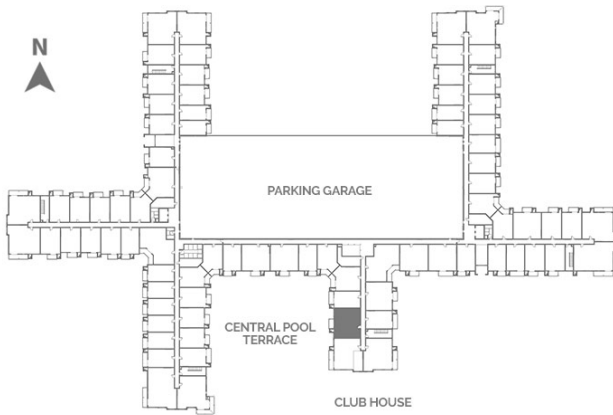

# Olin

**Level 4**

Beds: 2

Baths: 2

Total Interior Sq Ft: 1187

Total Livable Sq Ft: 1259

**Leasing Office:**

P: 952-800-9192