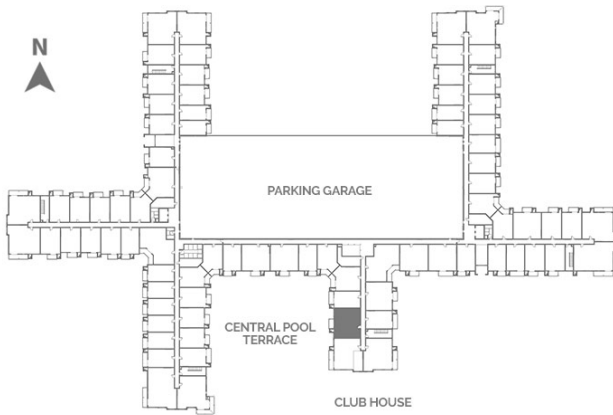

Olin

Level 4

Beds: 2

Baths: 2

Total Interior Sq Ft: 1187

Total Livable Sq Ft: 1259

Leasing Office:

P: 952-800-9192