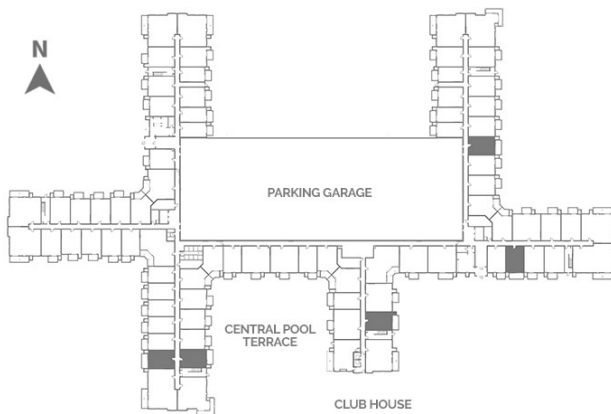

Overbrook

Level 1 - 4

Beds: 1

Baths: 1

Total Interior Sq Ft: 733

Total Livable Sq Ft: 867

Leasing Office:

P: 952-800-9192