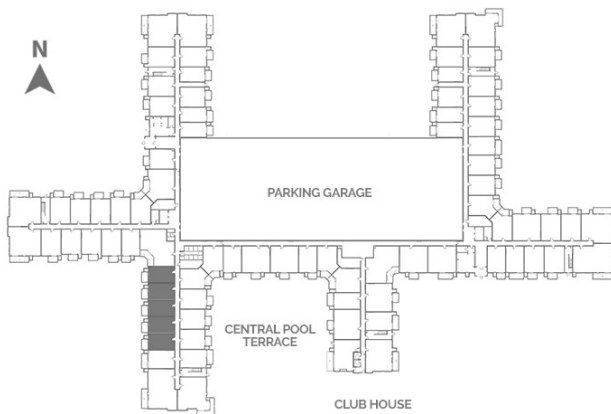

# Oxley

Level 1 - 4

Beds: Alcove

Baths: 1

Total Interior Sq Ft: 668

Total Livable Sq Ft: 762