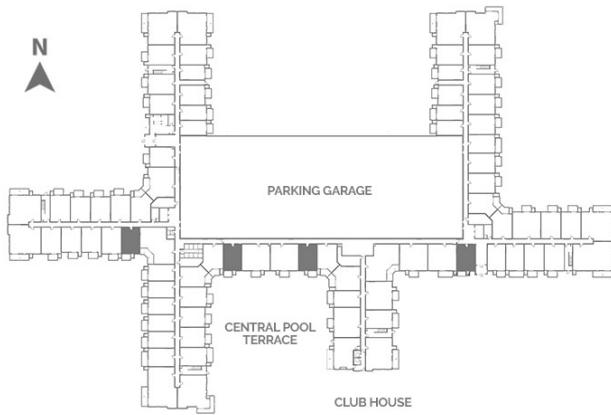

Tabor

Level 1 - 4

Beds: 1

Baths: 1

Total Interior Sq Ft: 733

Total Livable Sq Ft: 818

Leasing Office:

P: 952-800-9192