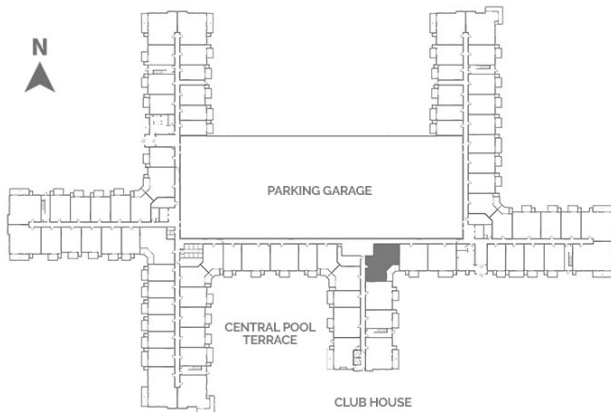

## Level 1-4

Beds: 2

Baths: 2

Total Interior Sq Ft: 1435

Total Livable Sq Ft: 1575