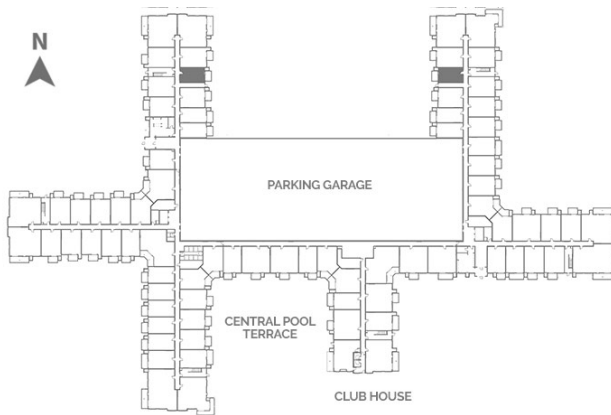

Winstar

Level 1 - 4

Beds: Studio

Baths: 1

Total Interior Sq Ft: 579

Total Livable Sq Ft: 674

Leasing Office:

P: 952-800-9192