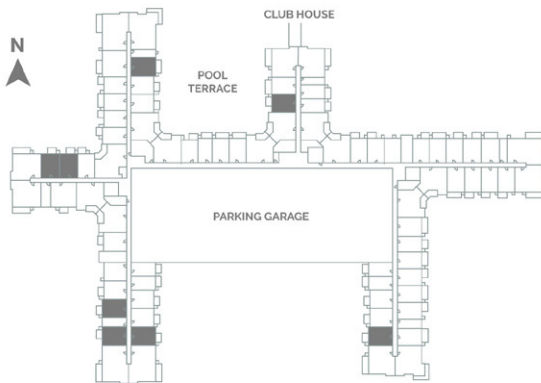

## Building 2 - Level 1 - 4

Beds: 1

Baths: 1

Total Interior Sq Ft: 794

Total Livable Sq Ft: 863 - 929