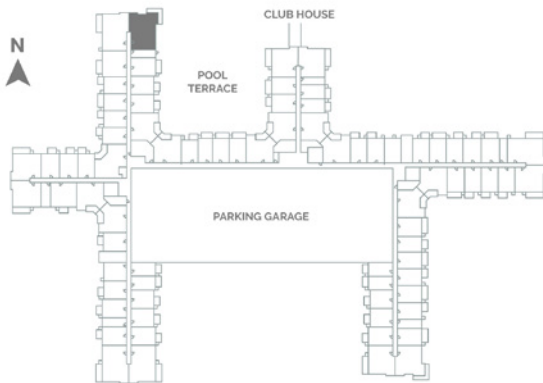

## Building 2 - Level 1 - 4

Beds: 3

Baths: 2

Total Interior Sq Ft: 1679

Total Livable Sq Ft: 1884