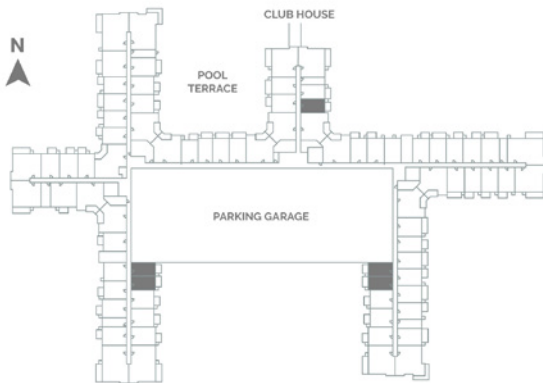

Foxwood

Building 2 - Level 1 - 4

Beds: Studio

Baths: 1

Total Interior Sq Ft: 600

Total Livable Sq Ft: 669

Leasing Office:

P: 952-800-9192