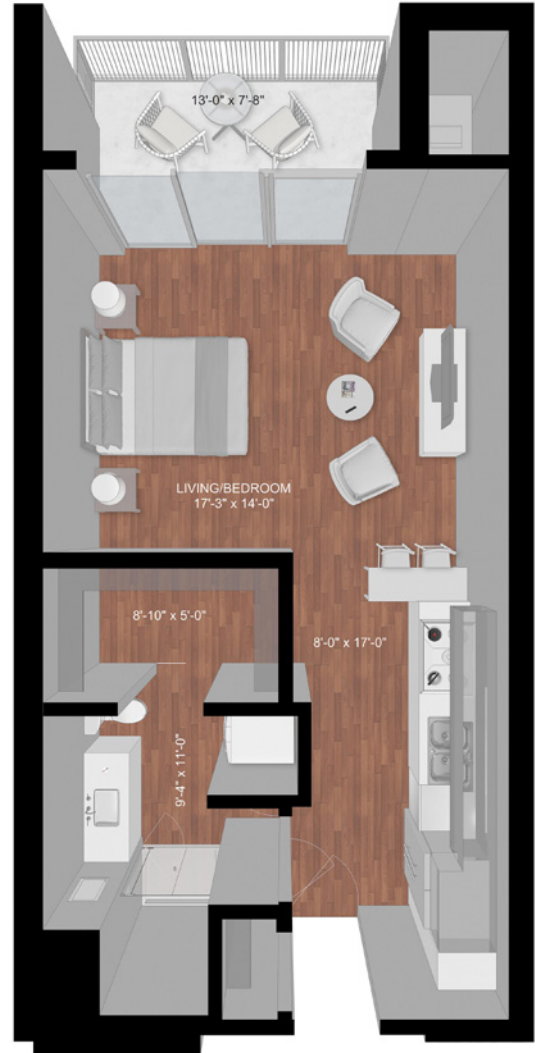

Foxwood

Building 2 - Level 1 - 4

Beds: Studio

Baths: 1

Total Interior Sq Ft: 600

Total Livable Sq Ft: 669

Leasing Office:

P: 952-800-9192